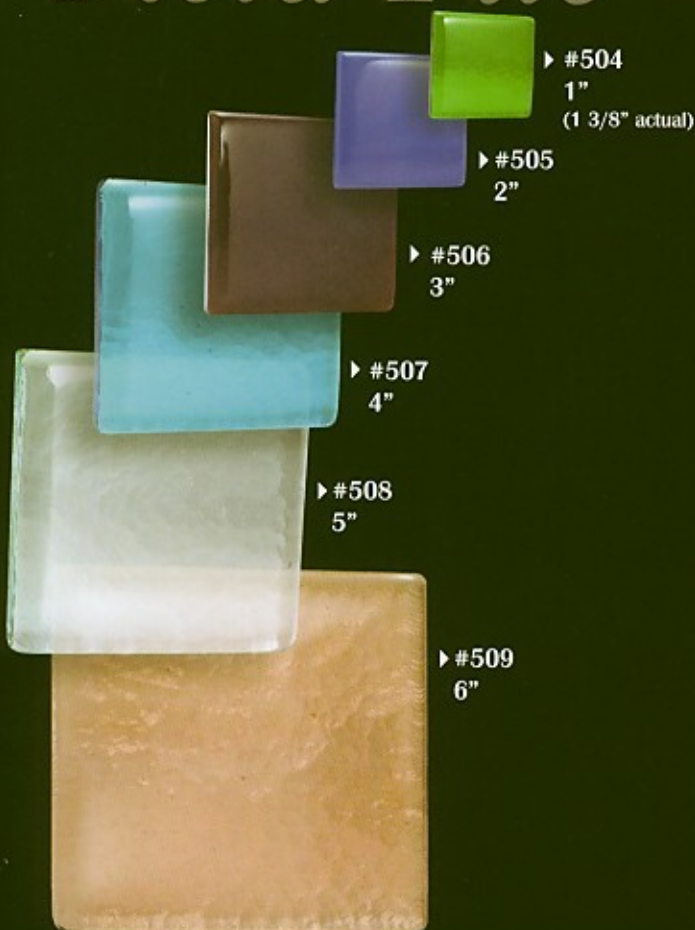

Aurora

Glass

Volume Two

100% Recycled

Architectural Accents

Field Tile

Rosette Block

Accent Tile

▶ #701
1" x 6" Liner

▶ #704
Stepped Fret

▶ #703
Celtic Liner

▶ #710
2" x 6" Liner

▶ #750
4" Spiral

▶ #751
Scale

Drawer Pulls

▶ #601
1" Square

▶ #602
2" Square*

▶ #603
1" Round

▶ #604
2" Round*

▶ #605
2" Convex*

▶ #606
Star

▶ #607
Shell

▶ #611
2" Fish

▶ #612
4" Fish*

▶ #615
Diamond

▶ #616
1" Dome

* Large riser - available in nickle only. Others available in nickle and brass.

Archit