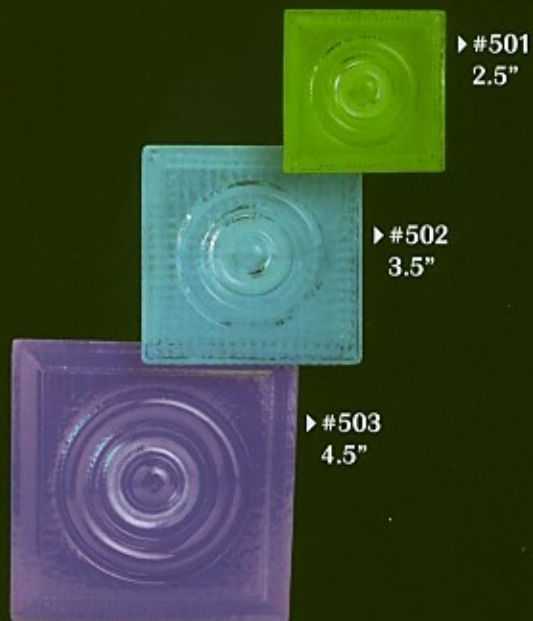

Aurora

Glass

Volume Two

100% Recycled

Architectural Accents

Field Tile

Rosette Block

Accent Tile

▶ #701
1" x 6" Liner

▶ #704
Stepped Fret

▶ #703
Celtic Liner

▶ #710
2" x 6" Liner

▶ #750
4" Spiral

▶ #751
Scale

Drawer Pulls

▶ #601
1" Square

▶ #602
2" Square*

▶ #603
1" Round

▶ #604
2" Round*

▶ #605
2" Convex*

▶ #606
Star

▶ #607
Shell

▶ #611
2" Fish

▶ #612
4" Fish*

▶ #615
Diamond

▶ #616
1" Dome

* Large riser - available in nickle only. Others available in nickle and brass.

Archit